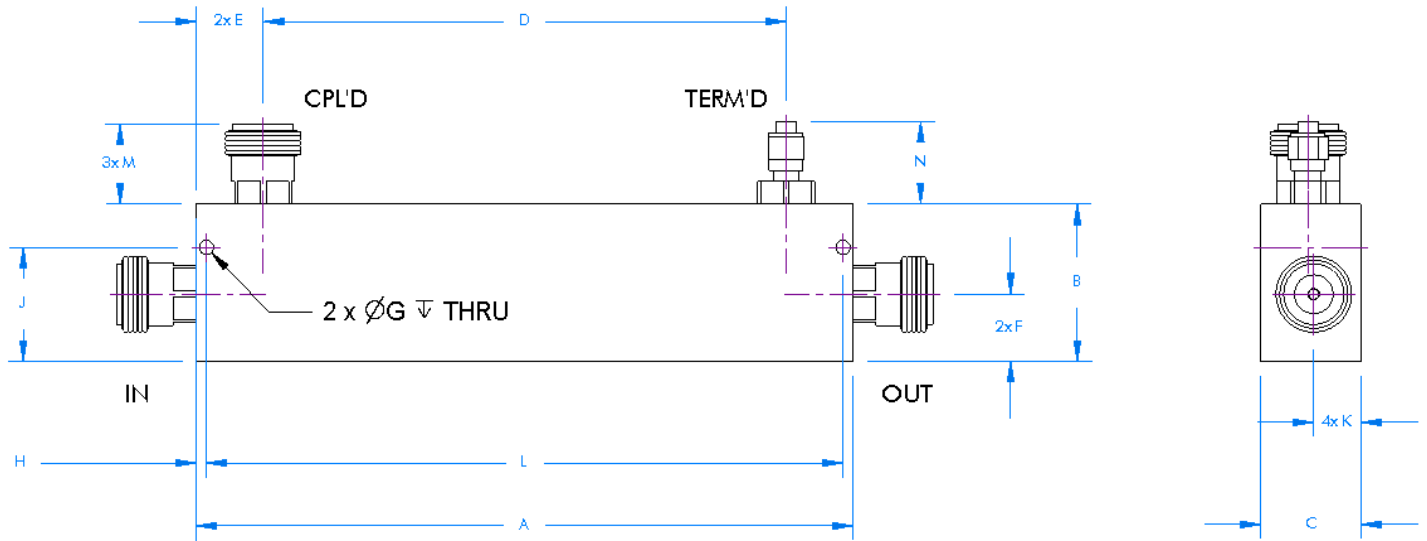

Dimensions

| Dim | A | B | C | D | E | F | G | H | J | K | L | M | N | P |
|------|------|------|------|------|------|------|-------|------|------|------|------|------|------|---|
| Inch | 5.78 | 1.38 | 0.88 | 4.60 | 0.59 | 0.59 | 0.125 | 0.09 | 1.00 | 0.42 | 5.60 | 0.70 | 0.73 | - |
| mm | 147 | 35.1 | 22.4 | 117 | 15.0 | 15.0 | 3.18 | 2.29 | 25.4 | 10.7 | 142 | 17.8 | 18.5 | - |

Tolerances (inch): 2 places: ±.03, 3 places: ±.015

Housing Material: Aluminum Alloy

Housing Finish: RoHS Clear Chemical Conversion Film
Standard offering. Paint optional.

Customizable with N or SMA Female connectors. Specify at time of order.