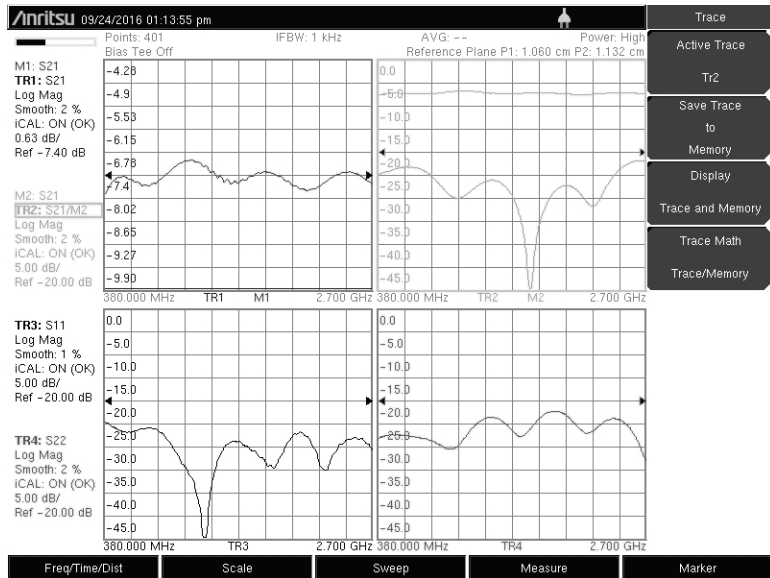

## TYPICAL TEST PERFORMANCE PLOTS

Model No 1CN3827-07  
 Series DAS Directional Coupler (Low-PIM)  
 Description 7-dB, N Female, 0.38-2.7GHz

**Coupling, Directionality**  
**Return Losses**

**Main Line Insertion Loss**  
**Return Losses**

Test data plots are representative only. Unit-to-unit performance may vary. This document shall not form any part of a contract.