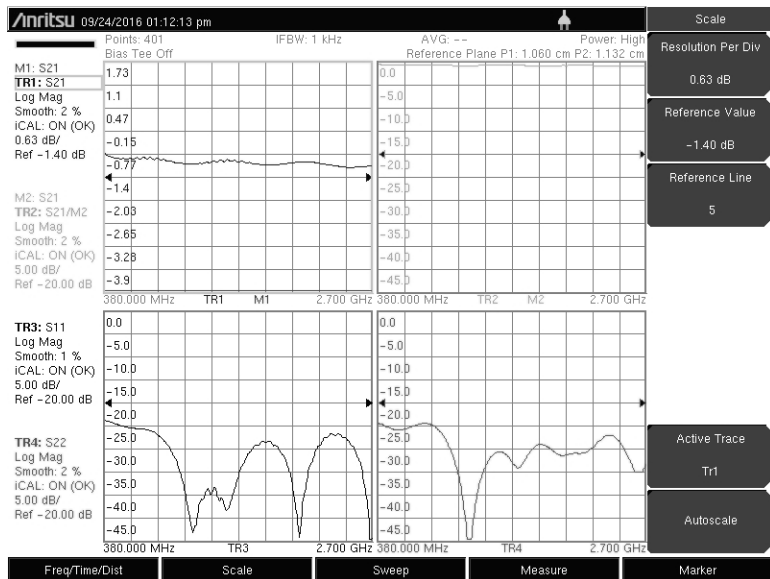

## TYPICAL TEST PERFORMANCE PLOTS

Model No 1CN3827-07  
 Series DAS Directional Coupler (Low-PIM)  
 Description 7-dB, N Female, 0.38-2.7GHz

**Coupling, Directionality**  
**Return Losses**

**Main Line Insertion Loss**  
**Return Losses**

Test data plots are representative only. Unit-to-unit performance may vary. This document shall not form any part of a contract.